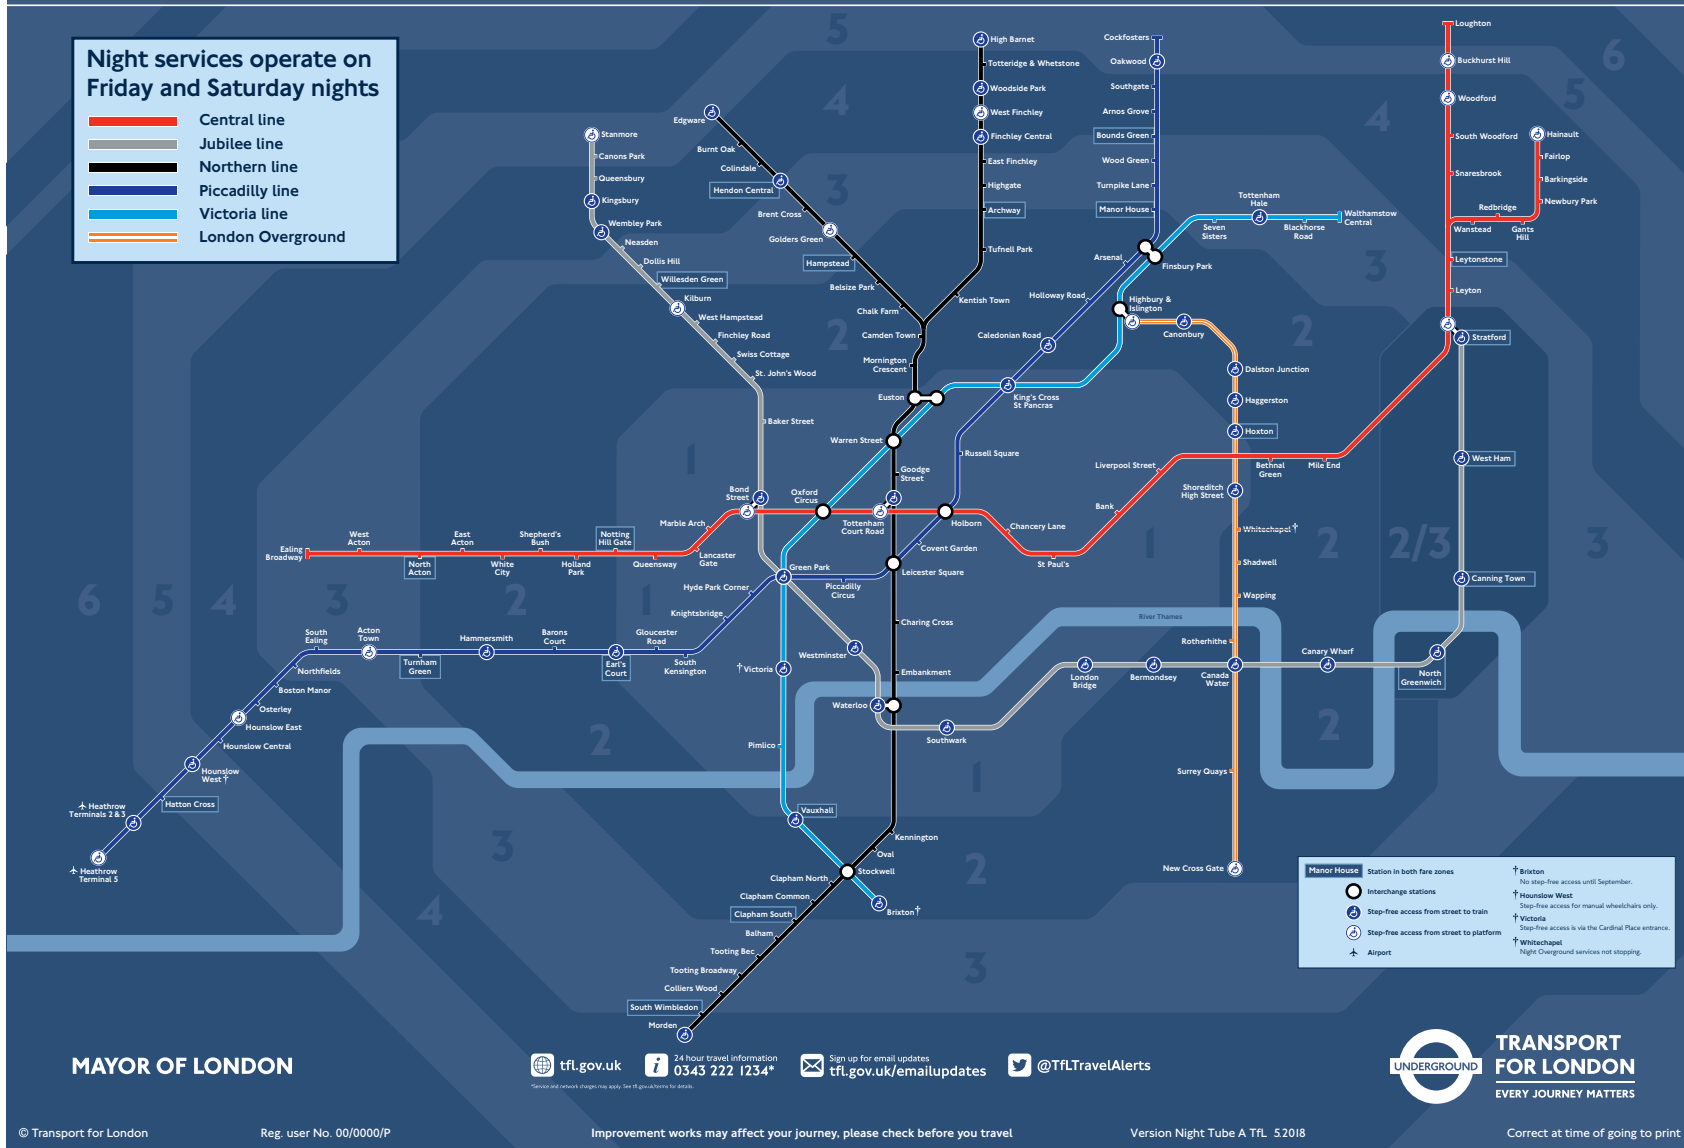

Night Tube and London Overground map

Operates on Friday and Saturday nights

Tube and London Overground Night Services

Night services operate on Friday and Saturday nights

- Central line
- Jubilee line
- Northern line
- Piccadilly line
- Victoria line
- London Overground

MAYOR OF LONDON

tfl.gov.uk

24 hour travel information
0343 222 1234*

[@TfLTravelAlerts](https://twitter.com/TfLTravelAlerts)

TRANSPORT FOR LONDON
EVERY JOURNEY MATTERS