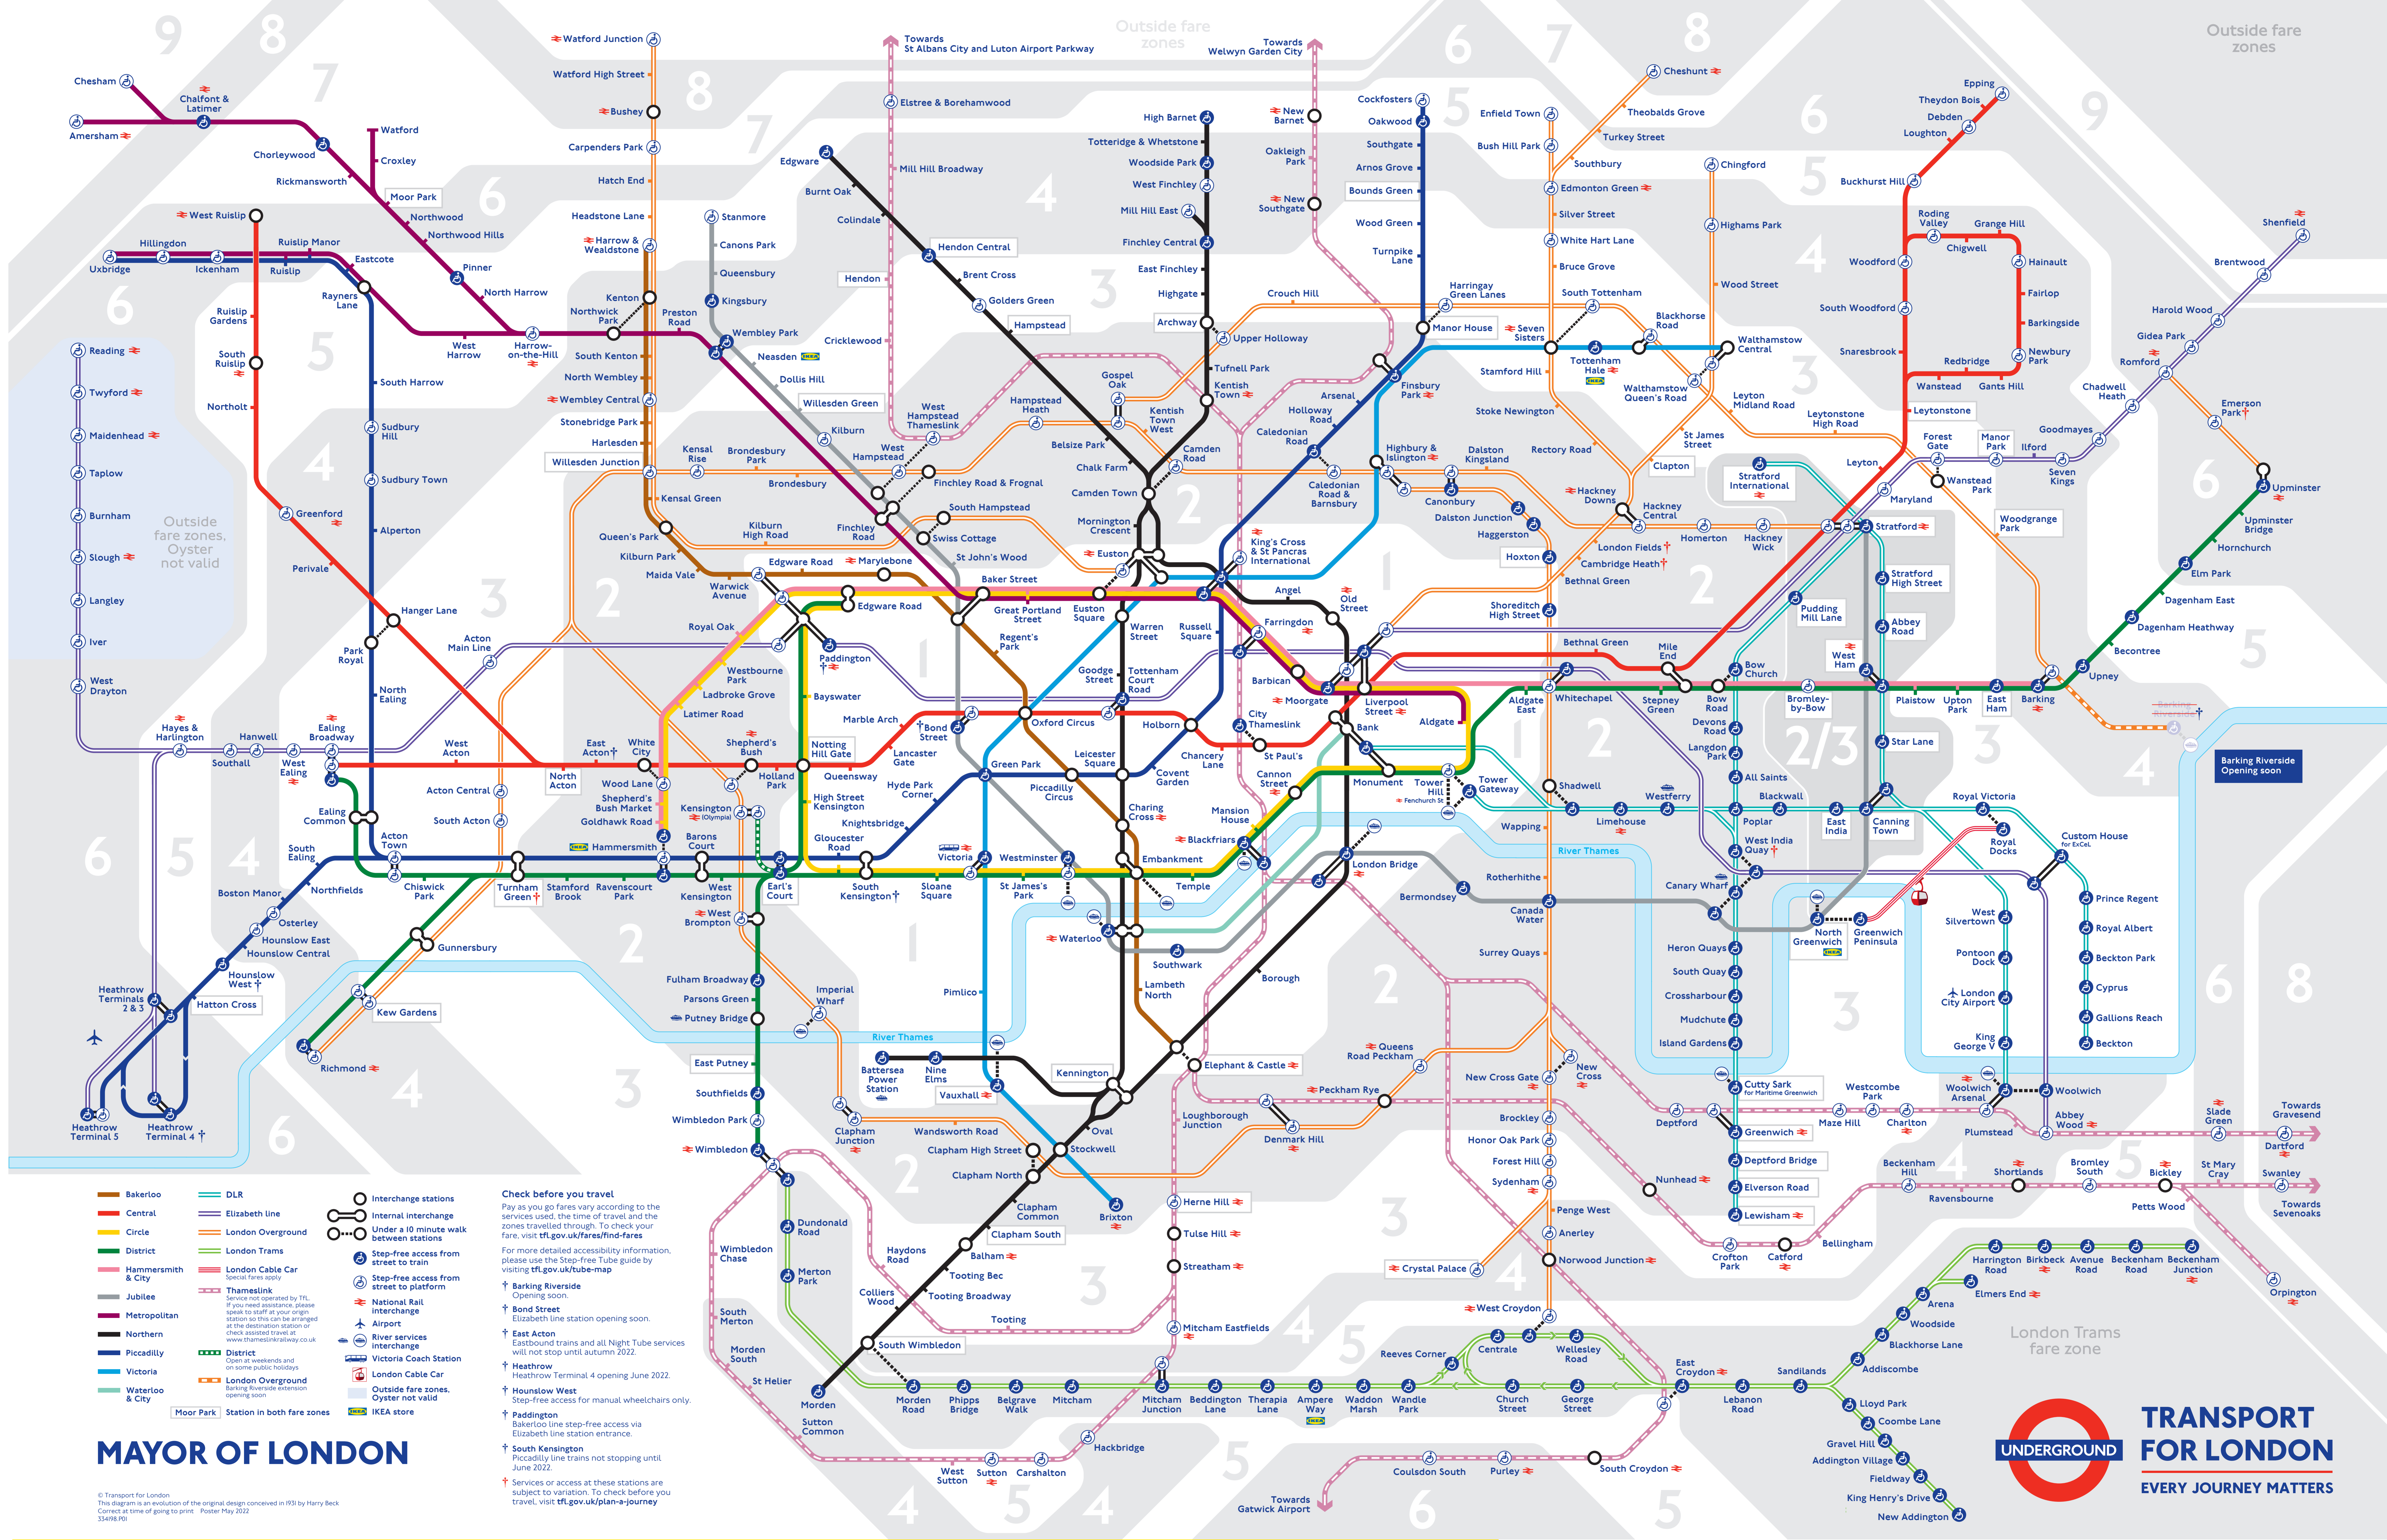

Tube map

Check your travel tfl.gov.uk/travel-tools

24 hour travel information **0343 222 1234***

Plan your journey **Download the TFL Go app**

MAYOR OF LONDON

TRANSPORT FOR LONDON
UNDERGROUND
EVERY JOURNEY MATTERS

Take the tube to IKEA (a seat guaranteed)

Visit our London stores by public transport or just head to [IKEA.co.uk/London](https://ikea.co.uk/London)

THE WONDERFUL EVERYDAY